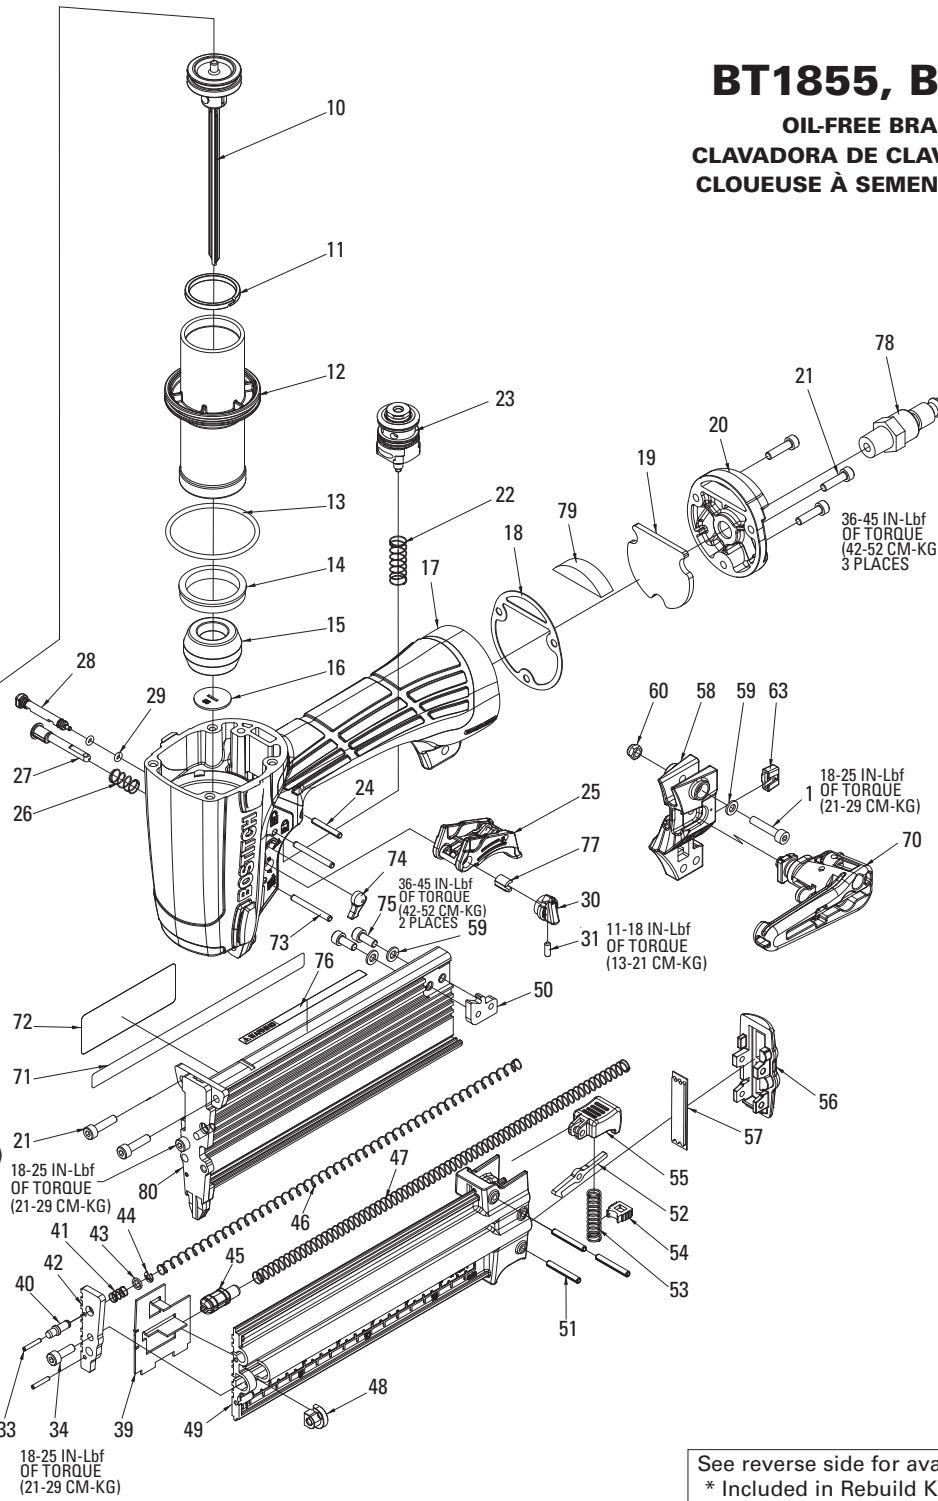

## BT1855, BT1855-E

OIL-FREE BRAD NAILER  
CLAVADORA DE CLAVITOS SIN ACIETE  
CLOUEUSE À SEMENCES SANS HUILE

### TOOL PARTS ILLUSTRATION ILUSTRACIÓN DE LAS PIEZAS DE LA HERRAMIENTA ILLUSTRATION DES PIÈCES D'OUTILLAGE

**⚠ WARNING:**

**⚠ ADVERTENCIA:**

**⚠ ATTENTION:**

BEFORE PERFORMING REPAIRS ON THIS TOOL, ALL OPERATORS SHOULD STUDY THIS ILLUSTRATION, AS WELL AS THE PARTS LIST AND OPERATION AND MAINTENANCE MANUAL. OPERATORS SHOULD UNDERSTAND AND FOLLOW ALL SAFETY WARNINGS AND INSTRUCTIONS. KEEP THIS ILLUSTRATION WITH THE TOOL FOR FUTURE REFERENCE. IF YOU HAVE ANY QUESTIONS, CONTACT YOUR BOSTITCH REPRESENTATIVE DISTRIBUTOR.

# BT1855, BT1855-E

**OIL-FREE BRAD NAILER**  
**CLAVADORA DE CLAVITOS SIN ACIETE**  
**CLOUEUSE À SEMENCES SANS HUILE**

36-45 IN-Lbf  
OF TORQUE  
(42-52 CM-KG)  
4 PLACES

See reverse side for available accessories (not included)  
\* Included in Rebuild Kit  
\*\* Not included in BT1855-E