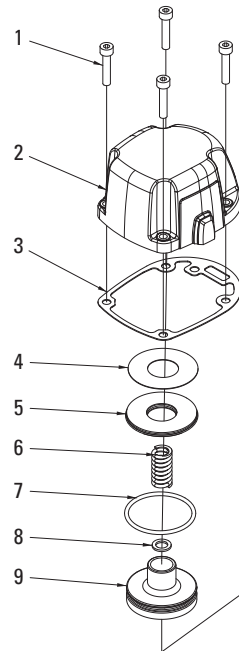

### TOOL PARTS ILLUSTRATION ILUSTRACIÓN DE LAS PIEZAS DE LA HERRAMIENTA ILLUSTRATION DES PIÈCES D'OUTILLAGE

**⚠ WARNING:**

**⚠ ADVERTENCIA:**

**⚠ ATTENTION:**

BEFORE PERFORMING REPAIRS ON THIS TOOL, ALL OPERATORS SHOULD STUDY THIS ILLUSTRATION, AS WELL AS THE PARTS LIST AND OPERATION AND MAINTENANCE MANUAL. OPERATORS SHOULD UNDERSTAND AND FOLLOW ALL SAFETY WARNINGS AND INSTRUCTIONS. KEEP THIS ILLUSTRATION WITH THE TOOL FOR FUTURE REFERENCE. IF YOU HAVE ANY QUESTIONS, CONTACT YOUR BOSTITCH REPRESENTATIVE DISTRIBUTOR.

# BT1855, BT1855-E

**OIL-FREE BRAD NAILER**  
**CLAVADORA DE CLAVITOS SIN ACIETE**  
**CLOUEUSE À SEMENCES SANS HUILE**

36-45 IN-Lbf  
OF TORQUE  
(42-52 CM-KG)  
4 PLACES

See reverse side for available accessories (not included)  
\* Included in Rebuild Kit  
\*\* Not included in BT1855-E