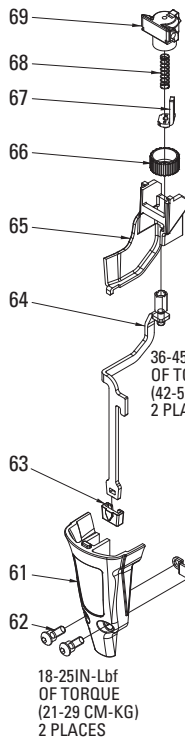

BT1855/SX1838 REBUILD KIT  
BT1855/SX1838 NO-MAR TIP PACK

## BT1855, BT1855-E

OIL-FREE BRAD NAILER  
CLAVADORA DE CLAVITOS SIN ACIETE  
CLOUEUSE À SEMENCES SANS HUILE

### TOOL PARTS ILLUSTRATION ILUSTRACIÓN DE LAS PIEZAS DE LA HERRAMIENTA ILLUSTRATION DES PIÈCES D'OUTILLAGE

**⚠ WARNING:**

**⚠ ADVERTENCIA:**

**⚠ ATTENTION:**

BEFORE PERFORMING REPAIRS ON THIS TOOL, ALL OPERATORS SHOULD STUDY THIS ILLUSTRATION, AS WELL AS THE PARTS LIST AND OPERATION AND MAINTENANCE MANUAL. OPERATORS SHOULD UNDERSTAND AND FOLLOW ALL SAFETY WARNINGS AND INSTRUCTIONS. KEEP THIS ILLUSTRATION WITH THE TOOL FOR FUTURE REFERENCE. IF YOU HAVE ANY QUESTIONS, CONTACT YOUR BOSTITCH REPRESENTATIVE DISTRIBUTOR.

# BT1855, BT1855-E

**OIL-FREE BRAD NAILER**  
**CLAVADORA DE CLAVITOS SIN ACIETE**  
**CLOUEUSE À SEMENCES SANS HUILE**

36-45 IN-Lbf  
OF TORQUE  
(42-52 CM-KG)  
4 PLACES

See reverse side for available accessories (not included)  
\* Included in Rebuild Kit  
\*\* Not included in BT1855-E